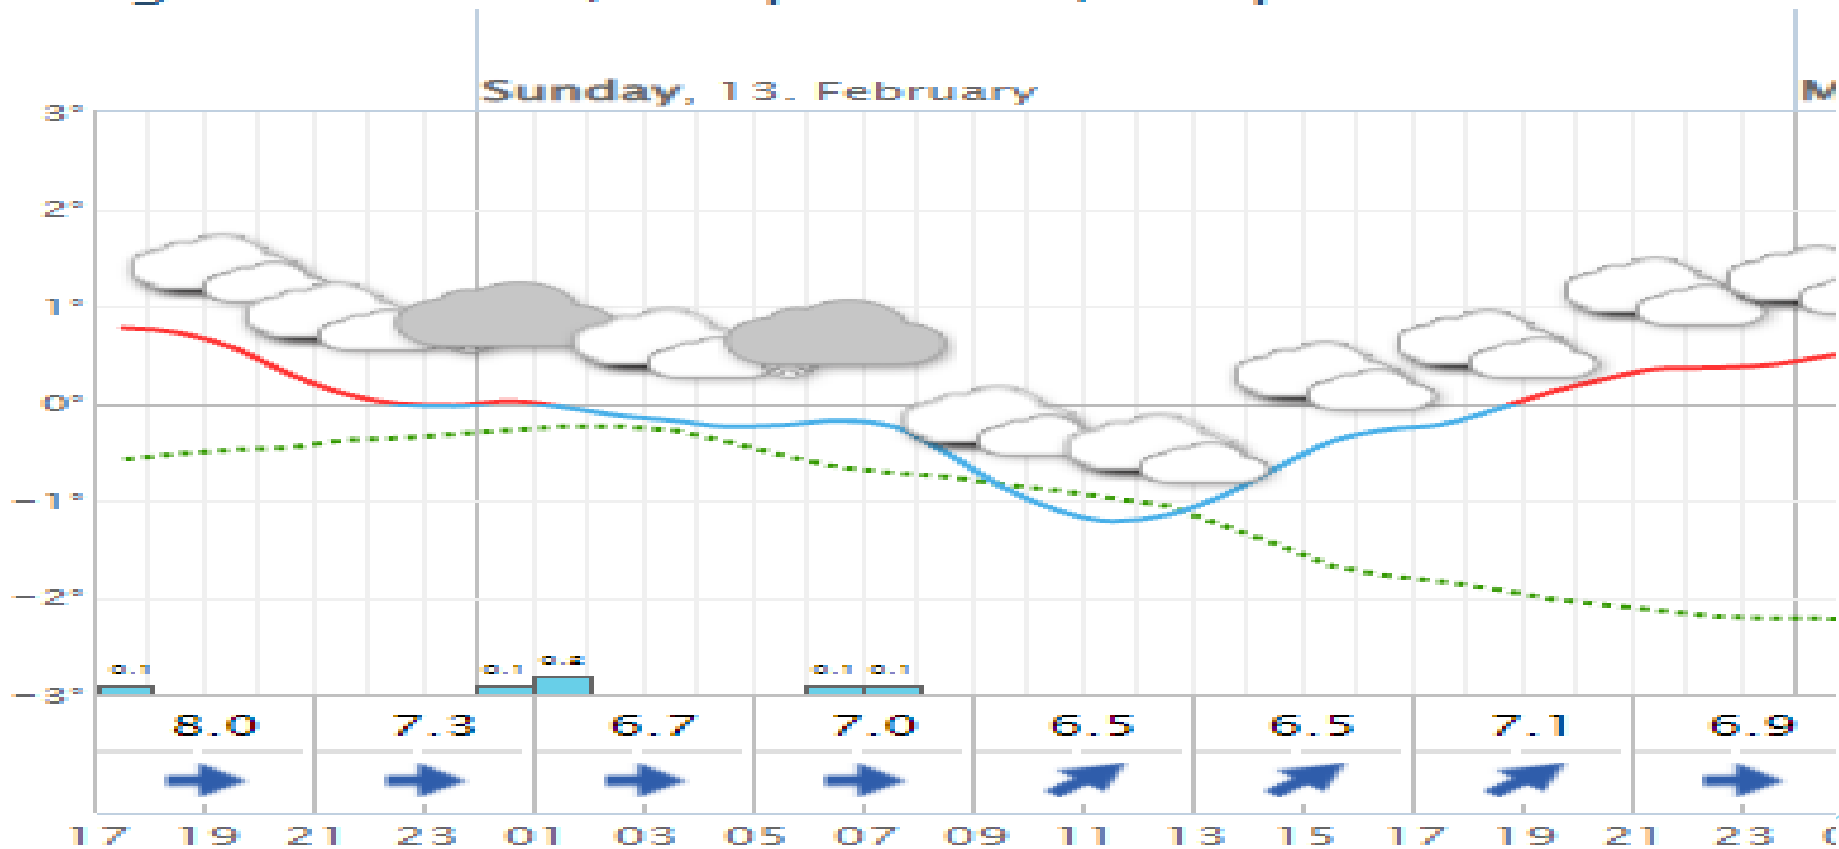

Valga maakond, Otepää vald, Otepää linn

<http://www.ilmateenistus.ee/locality-forecast/?lang=en&coordinates=58.0576439226234;26.4958013849932>