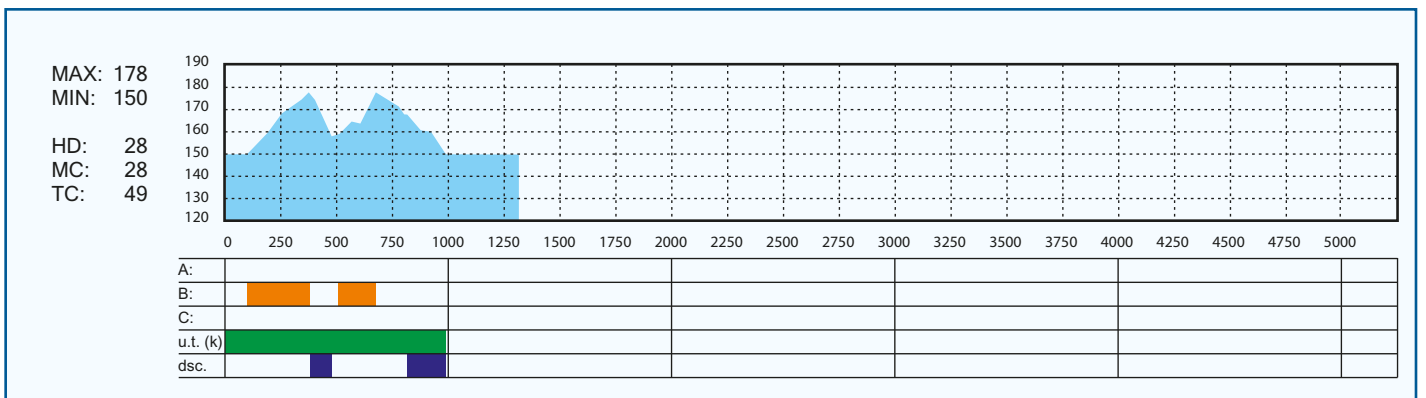

# OTEPÄÄ

19.-20. JANUARY 2019

W SPRINT 1,3 km CL

FIS TITLE SPONSOR

FIS PRESENTING SPONSOR

EVENT SPONSORS

visit estonia