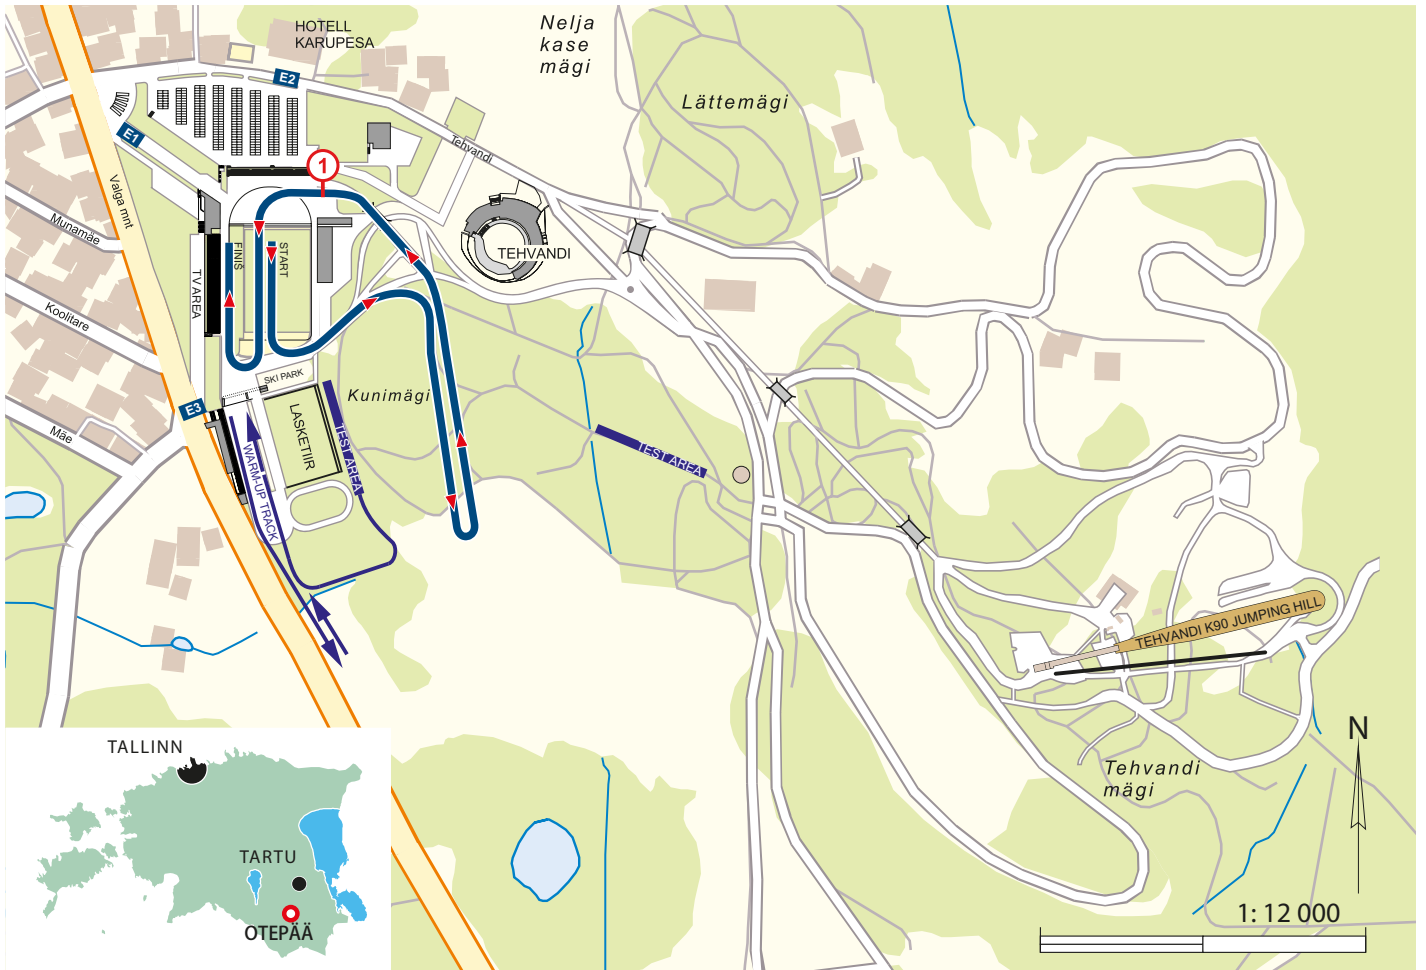

# OTEPÄÄ

19.-20. JANUARY 2019

W SPRINT 1,3 km CL

FIS TITLE SPONSOR

FIS PRESENTING SPONSOR

EVENT SPONSORS

visit estonia