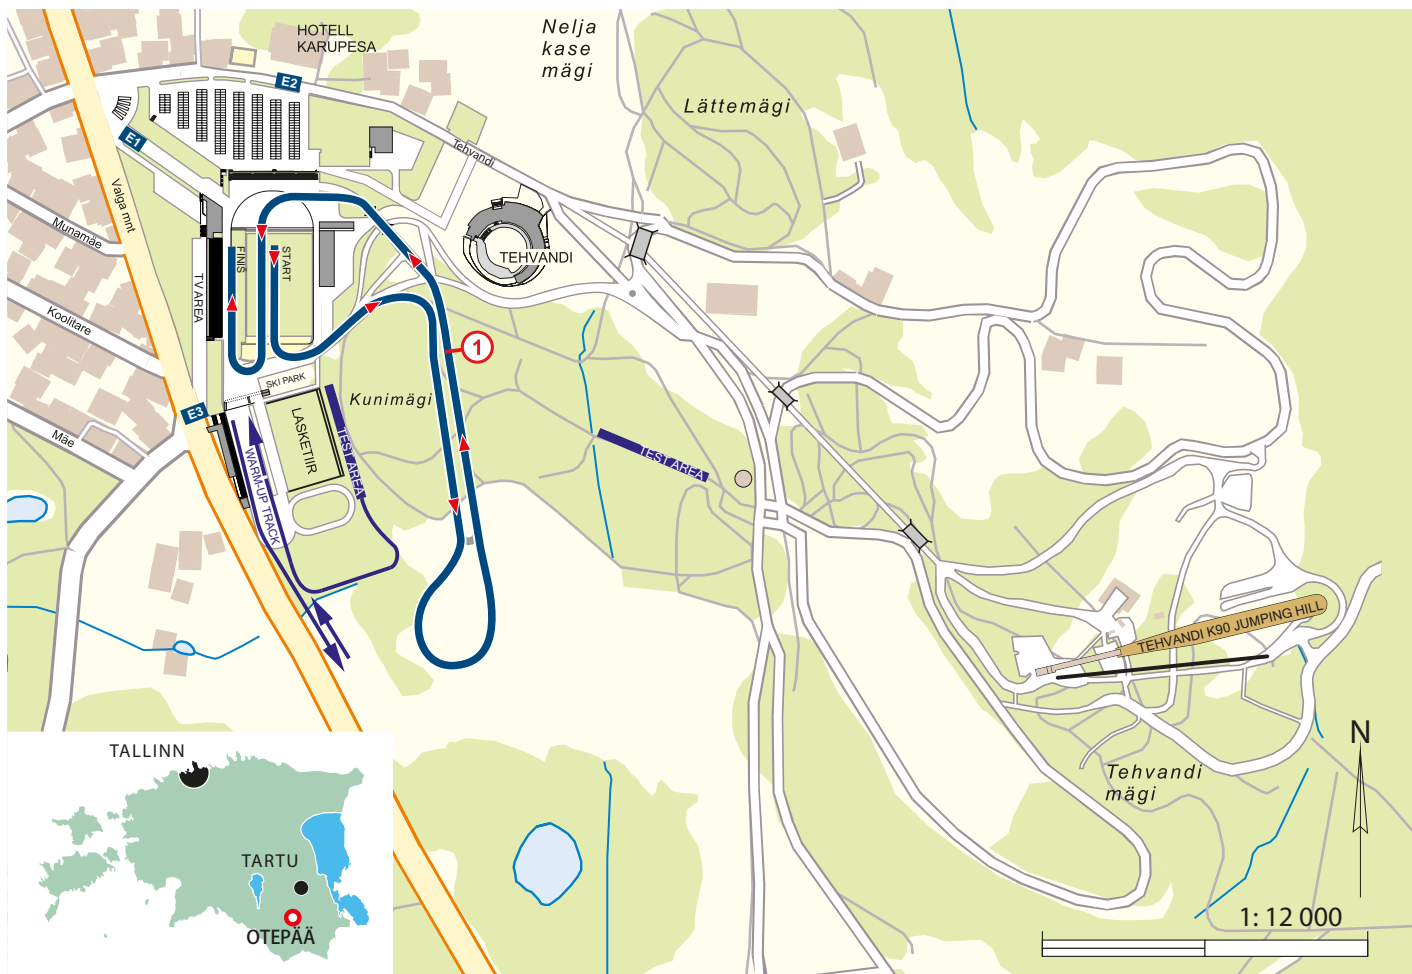

OTEPÄÄ

19.-20. JANUARY 2019

M SPRINT 1,6 km CL

FIS TITLE SPONSOR

FIS PRESENTING SPONSOR

EVENT SPONSORS