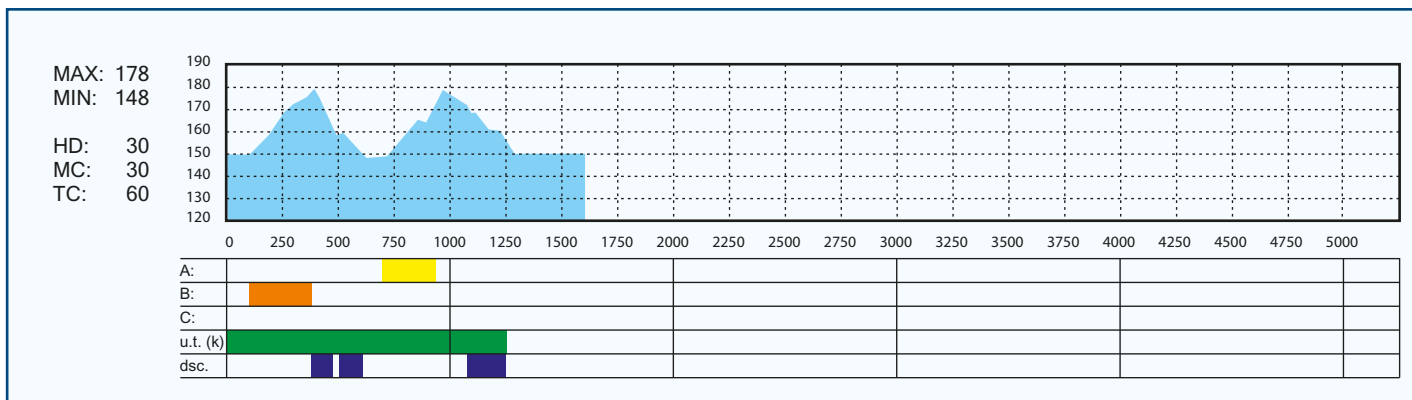

OTEPÄÄ

19.-20. JANUARY 2019

M SPRINT 1,6 km CL

FIS TITLE SPONSOR

FIS PRESENTING SPONSOR

EVENT SPONSORS