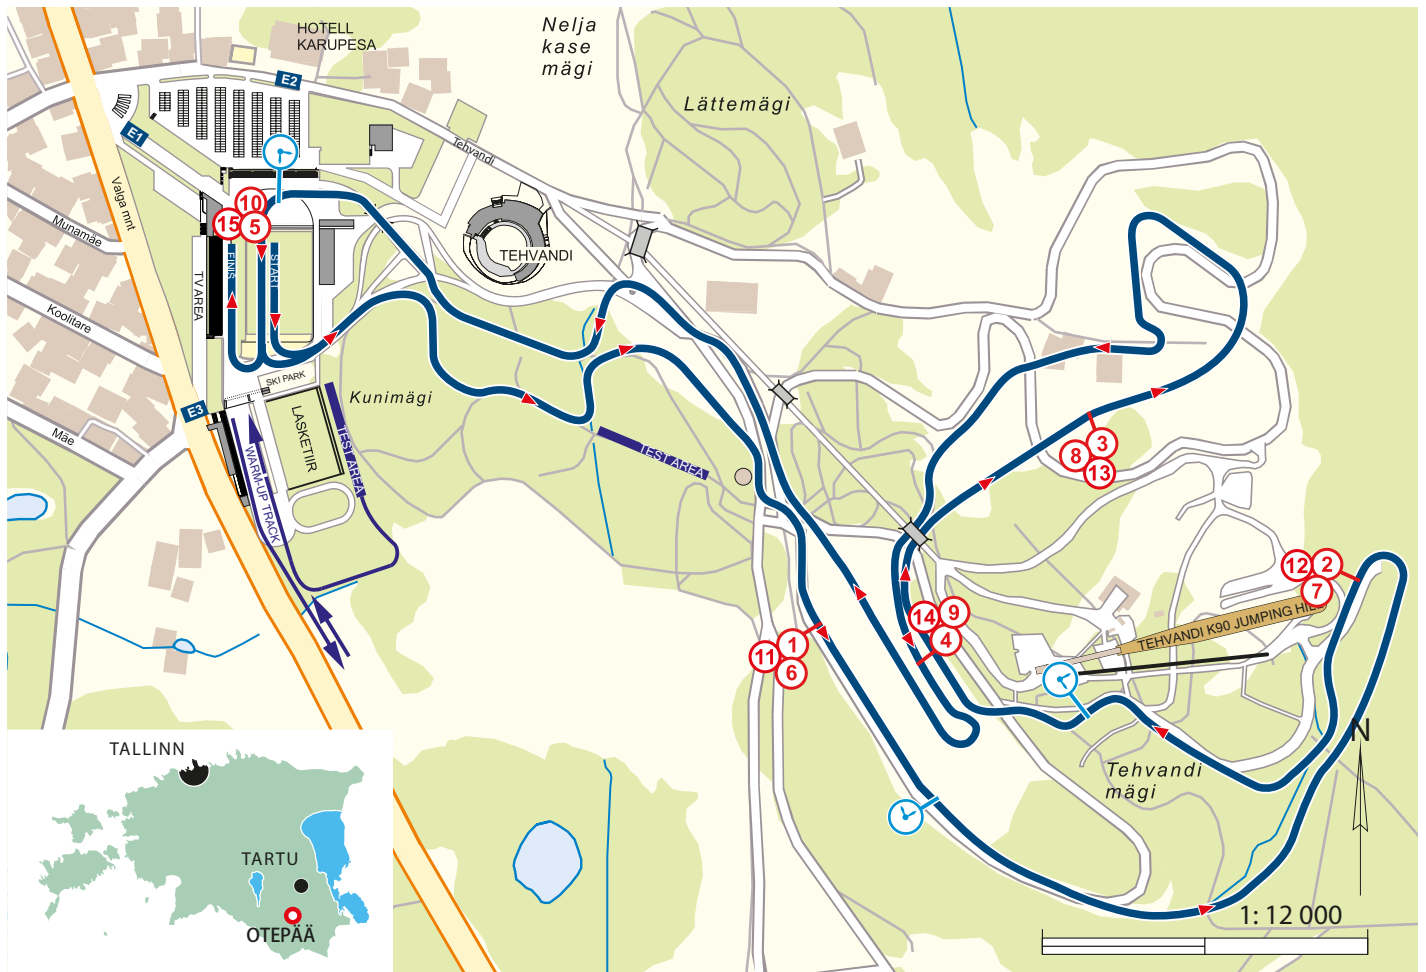

OTEPÄÄ

19.-20. JANUARY 2019

M 15 km CL; W 10 km CL

FIS TITLE SPONSOR

FIS PRESENTING SPONSOR

EVENT SPONSORS

visit estonia