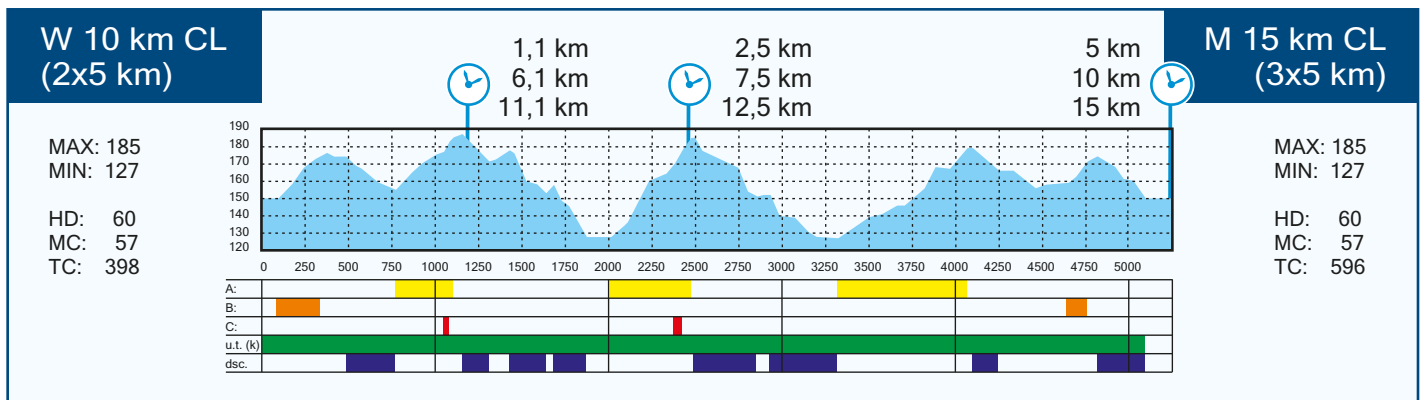

OTEPÄÄ

19.-20. JANUARY 2019

M 15 km CL; W 10 km CL

FIS TITLE SPONSOR

FIS PRESENTING SPONSOR

EVENT SPONSORS

visit estonia