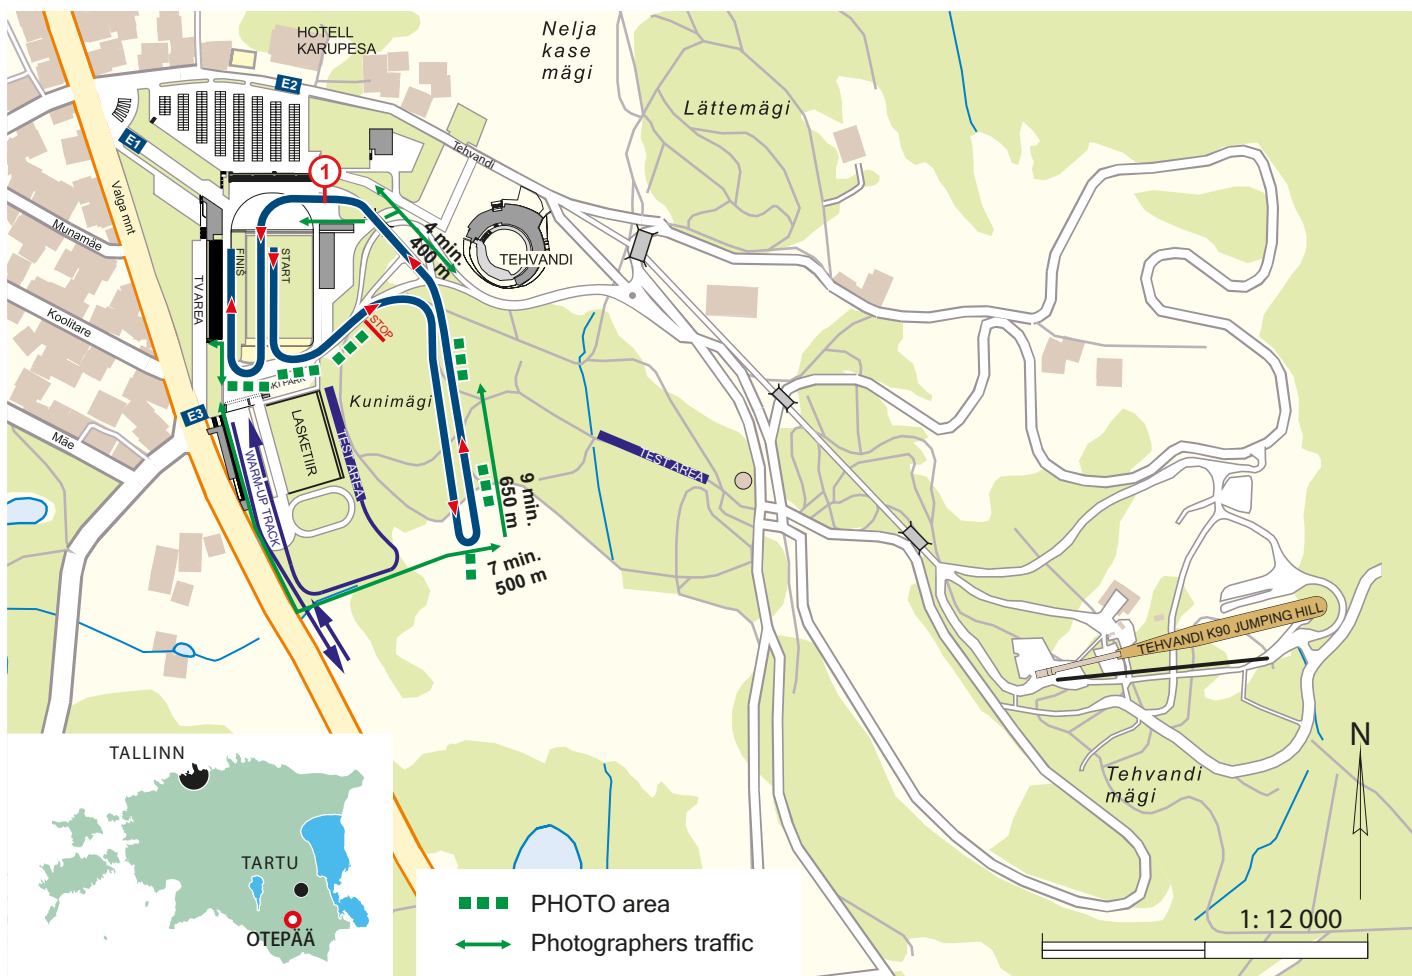

OTEPÄÄ

19.-20. JANUARY 2019

W SPRINT 1,3 km CL

FIS TITLE SPONSOR

FIS PRESENTING SPONSOR

EVENT SPONSORS