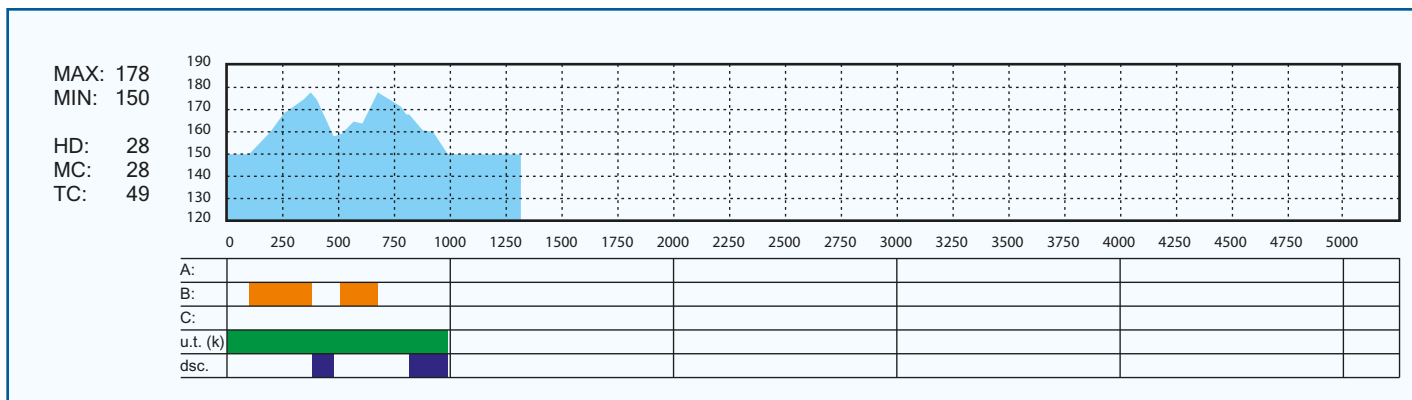

OTEPÄÄ

19.-20. JANUARY 2019

W SPRINT 1,3 km CL

FIS TITLE SPONSOR

FIS PRESENTING SPONSOR

EVENT SPONSORS